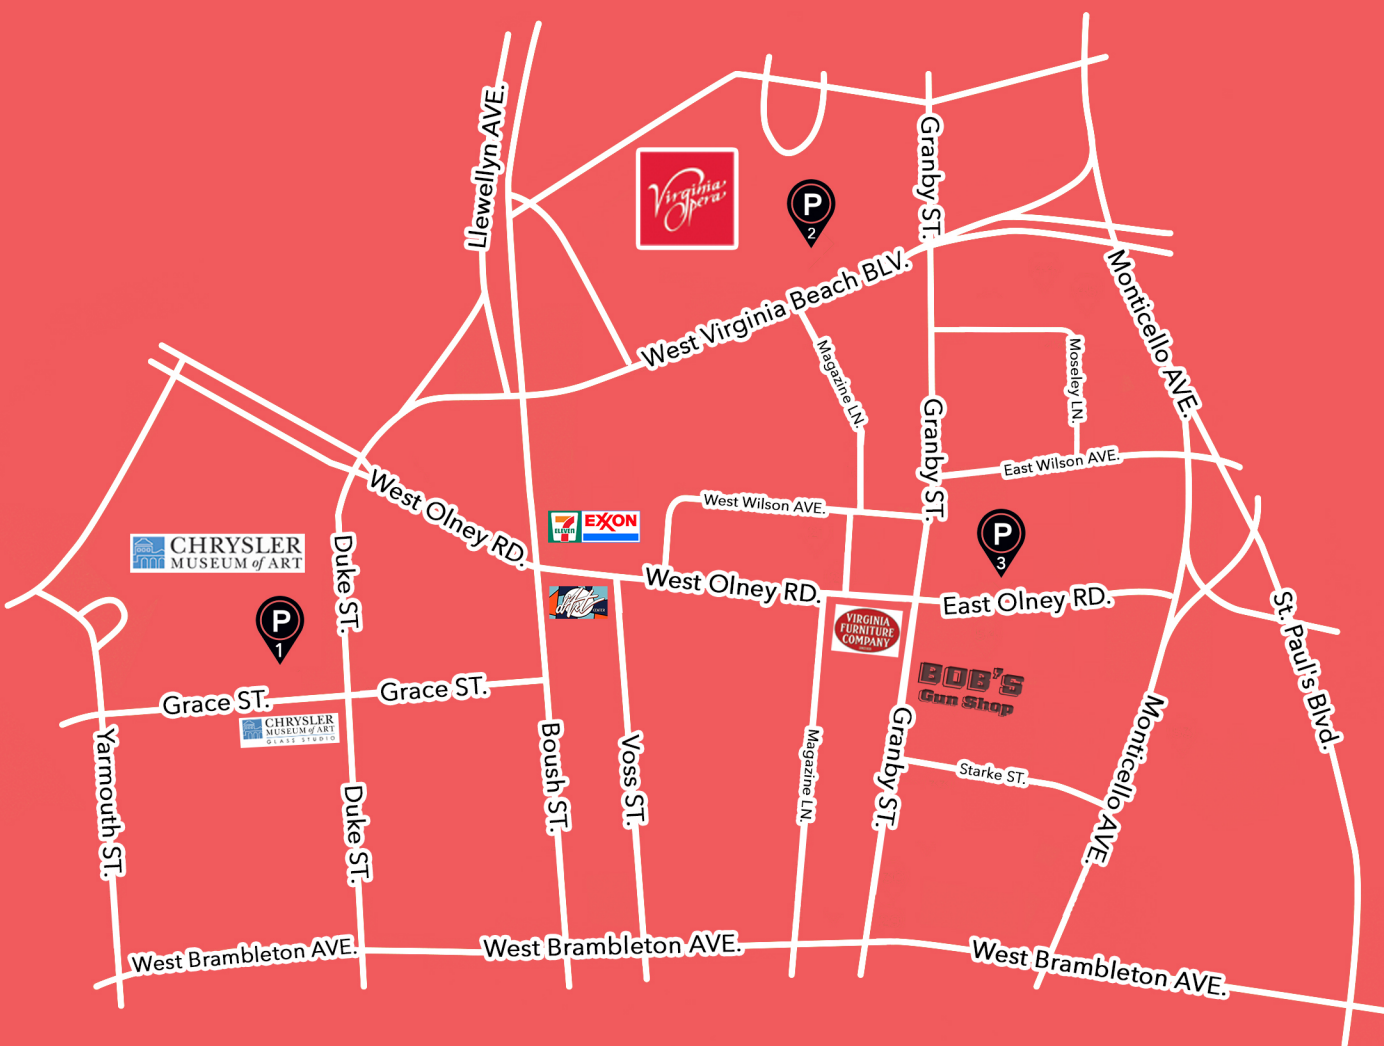

The d'Art Center, 740 Boush ST. Norfolk, VA 23510 • www.d-artcenter.org • 757.625.4211

Where to park when visiting d'Art Center:

The d'Art Center has its own lot with designated *d'Art* marked spots.

Please note that some spots in The d'Art Center lot are designated for the apartments upstairs, and not d'Art Patrons. If the d'Art lot is full...

There are 3 NEON District Designated Parking Lots.

-  The Chrysler Museum of Art
-  The Virginia Opera House
-  The PLOT

On street parking can also be found on Olney RD., Granby ST., Wilson AVE., and Voss ST.